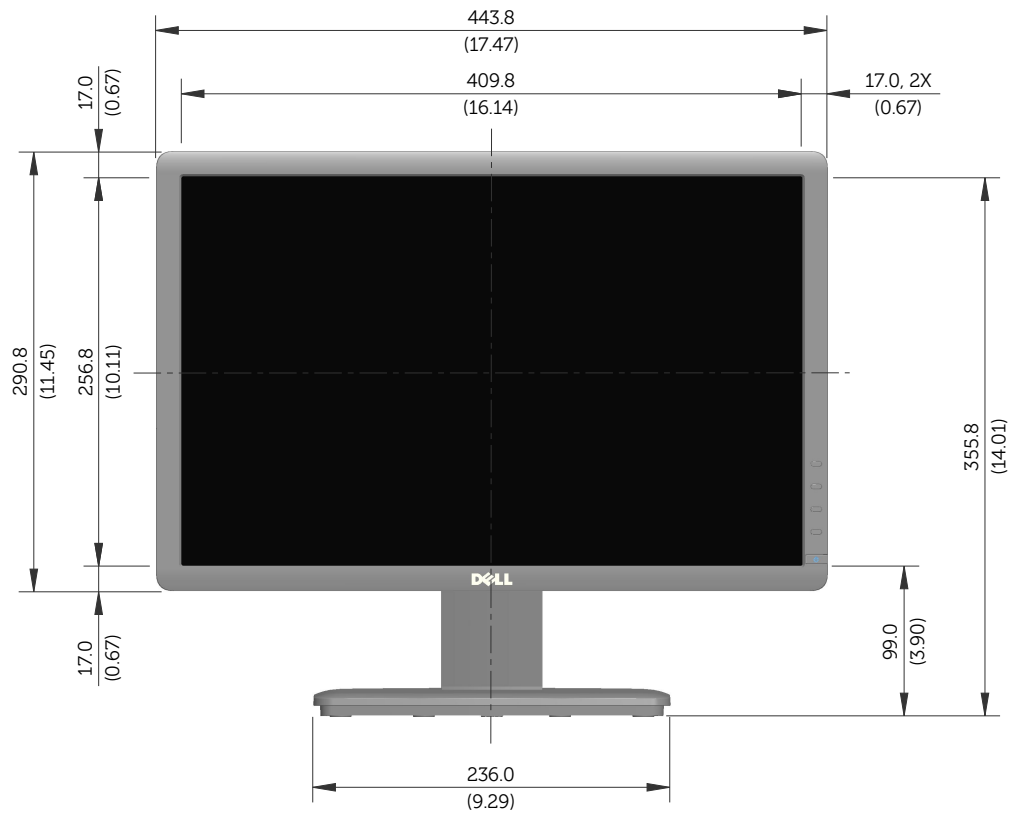

# E1913S Outline Dimensions

Norminal Dimensions  
Unit:mm(inch)

Back view of Monitor without stand

# E1913 Outline Dimensions

Nominal Dimensions  
Unit: mm (inch)

Back view of Monitor without stand

# E2213 Outline Dimensions

Nominal Dimensions  
Unit: mm (inch)

Back view of Monitor without stand