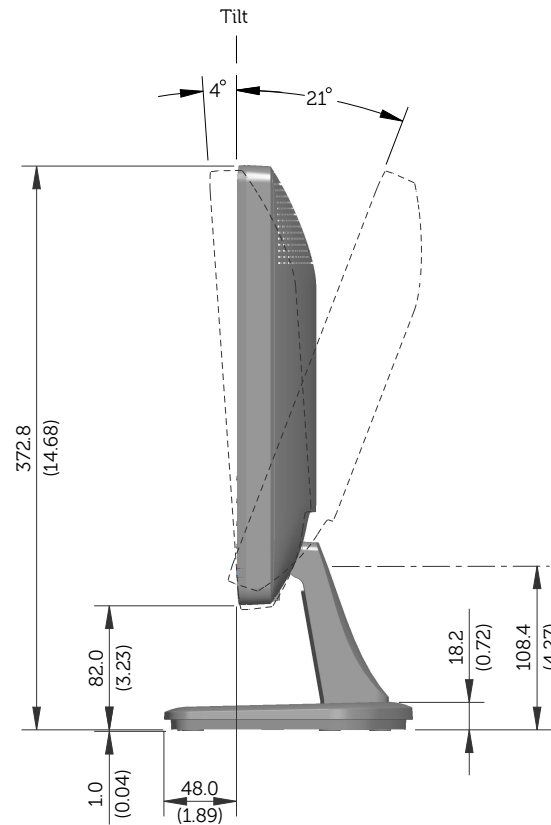

# E1913S Outline Dimensions

Norminal Dimensions  
Unit:mm(inch)

Back view of Monitor without stand

# E1913 Outline Dimensions

Nominal Dimensions  
Unit: mm (inch)

Back view of Monitor without stand

# E2213 Outline Dimensions

Nominal Dimensions  
Unit: mm (inch)

Back view of Monitor without stand