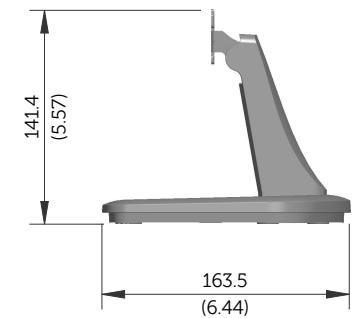

# E1913S Outline Dimensions

Norminal Dimensions  
Unit:mm(inch)

Back view of Monitor without stand

# E1913 Outline Dimensions

Nominal Dimensions  
Unit: mm (inch)

Back view of Monitor without stand

# E2213 Outline Dimensions

Nominal Dimensions  
Unit: mm (inch)

Back view of Monitor without stand