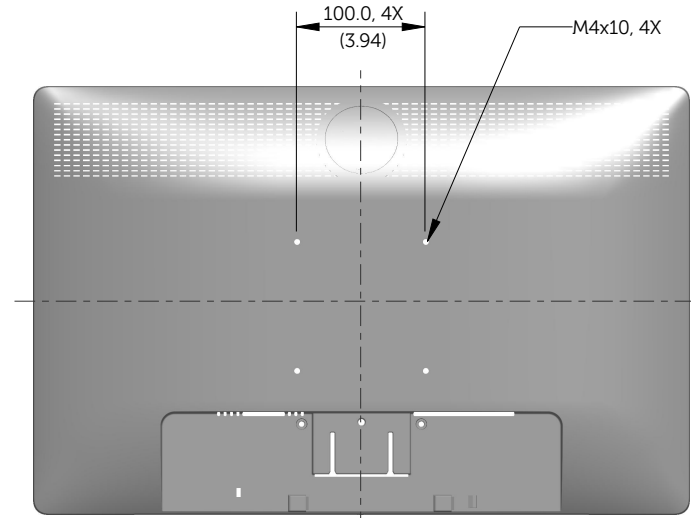

# E1913S Outline Dimensions

Norminal Dimensions  
Unit:mm(inch)

Back view of Monitor without stand

# E1913 Outline Dimensions

Nominal Dimensions  
Unit: mm (inch)

Back view of Monitor without stand

# E2213 Outline Dimensions

Nominal Dimensions  
Unit: mm (inch)

Back view of Monitor without stand