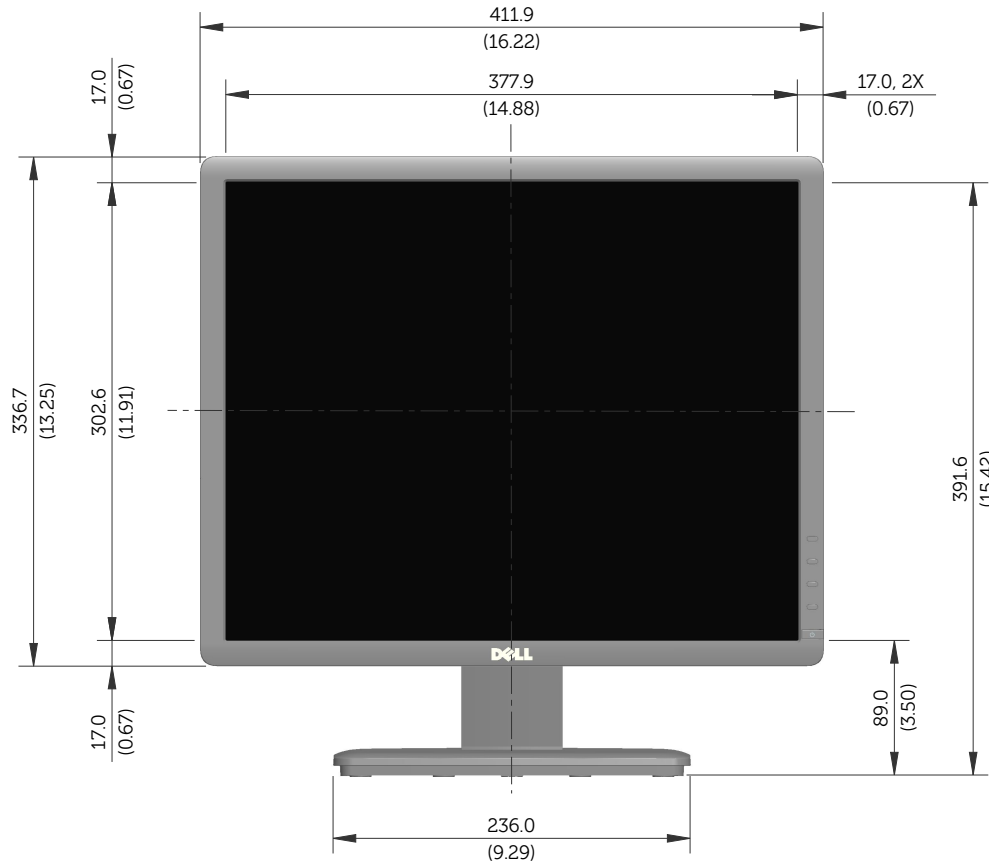

# E1913S Outline Dimensions

Norminal Dimensions  
Unit:mm(inch)

Back view of Monitor without stand

# E1913 Outline Dimensions

Nominal Dimensions  
Unit: mm (inch)

Back view of Monitor without stand

# E2213 Outline Dimensions

Nominal Dimensions  
Unit: mm (inch)

Back view of Monitor without stand