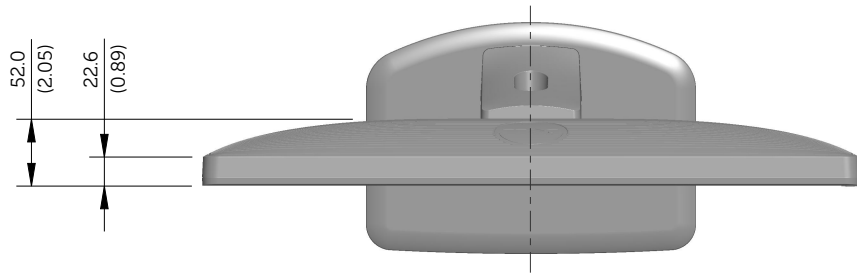

# E1913S Outline Dimensions

Norminal Dimensions  
Unit:mm(inch)

Back view of Monitor without stand

# E1913 Outline Dimensions

Nominal Dimensions  
Unit: mm (inch)

Back view of Monitor without stand

# E2213 Outline Dimensions

Nominal Dimensions  
Unit: mm (inch)

Back view of Monitor without stand